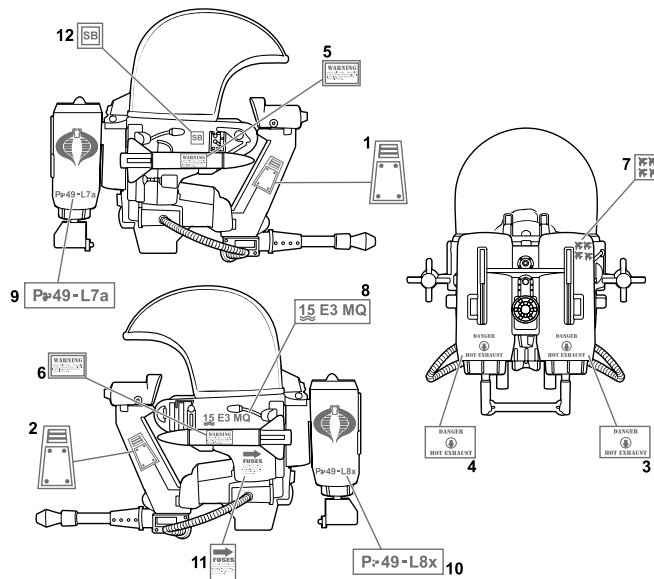

Peel and apply labels as shown.